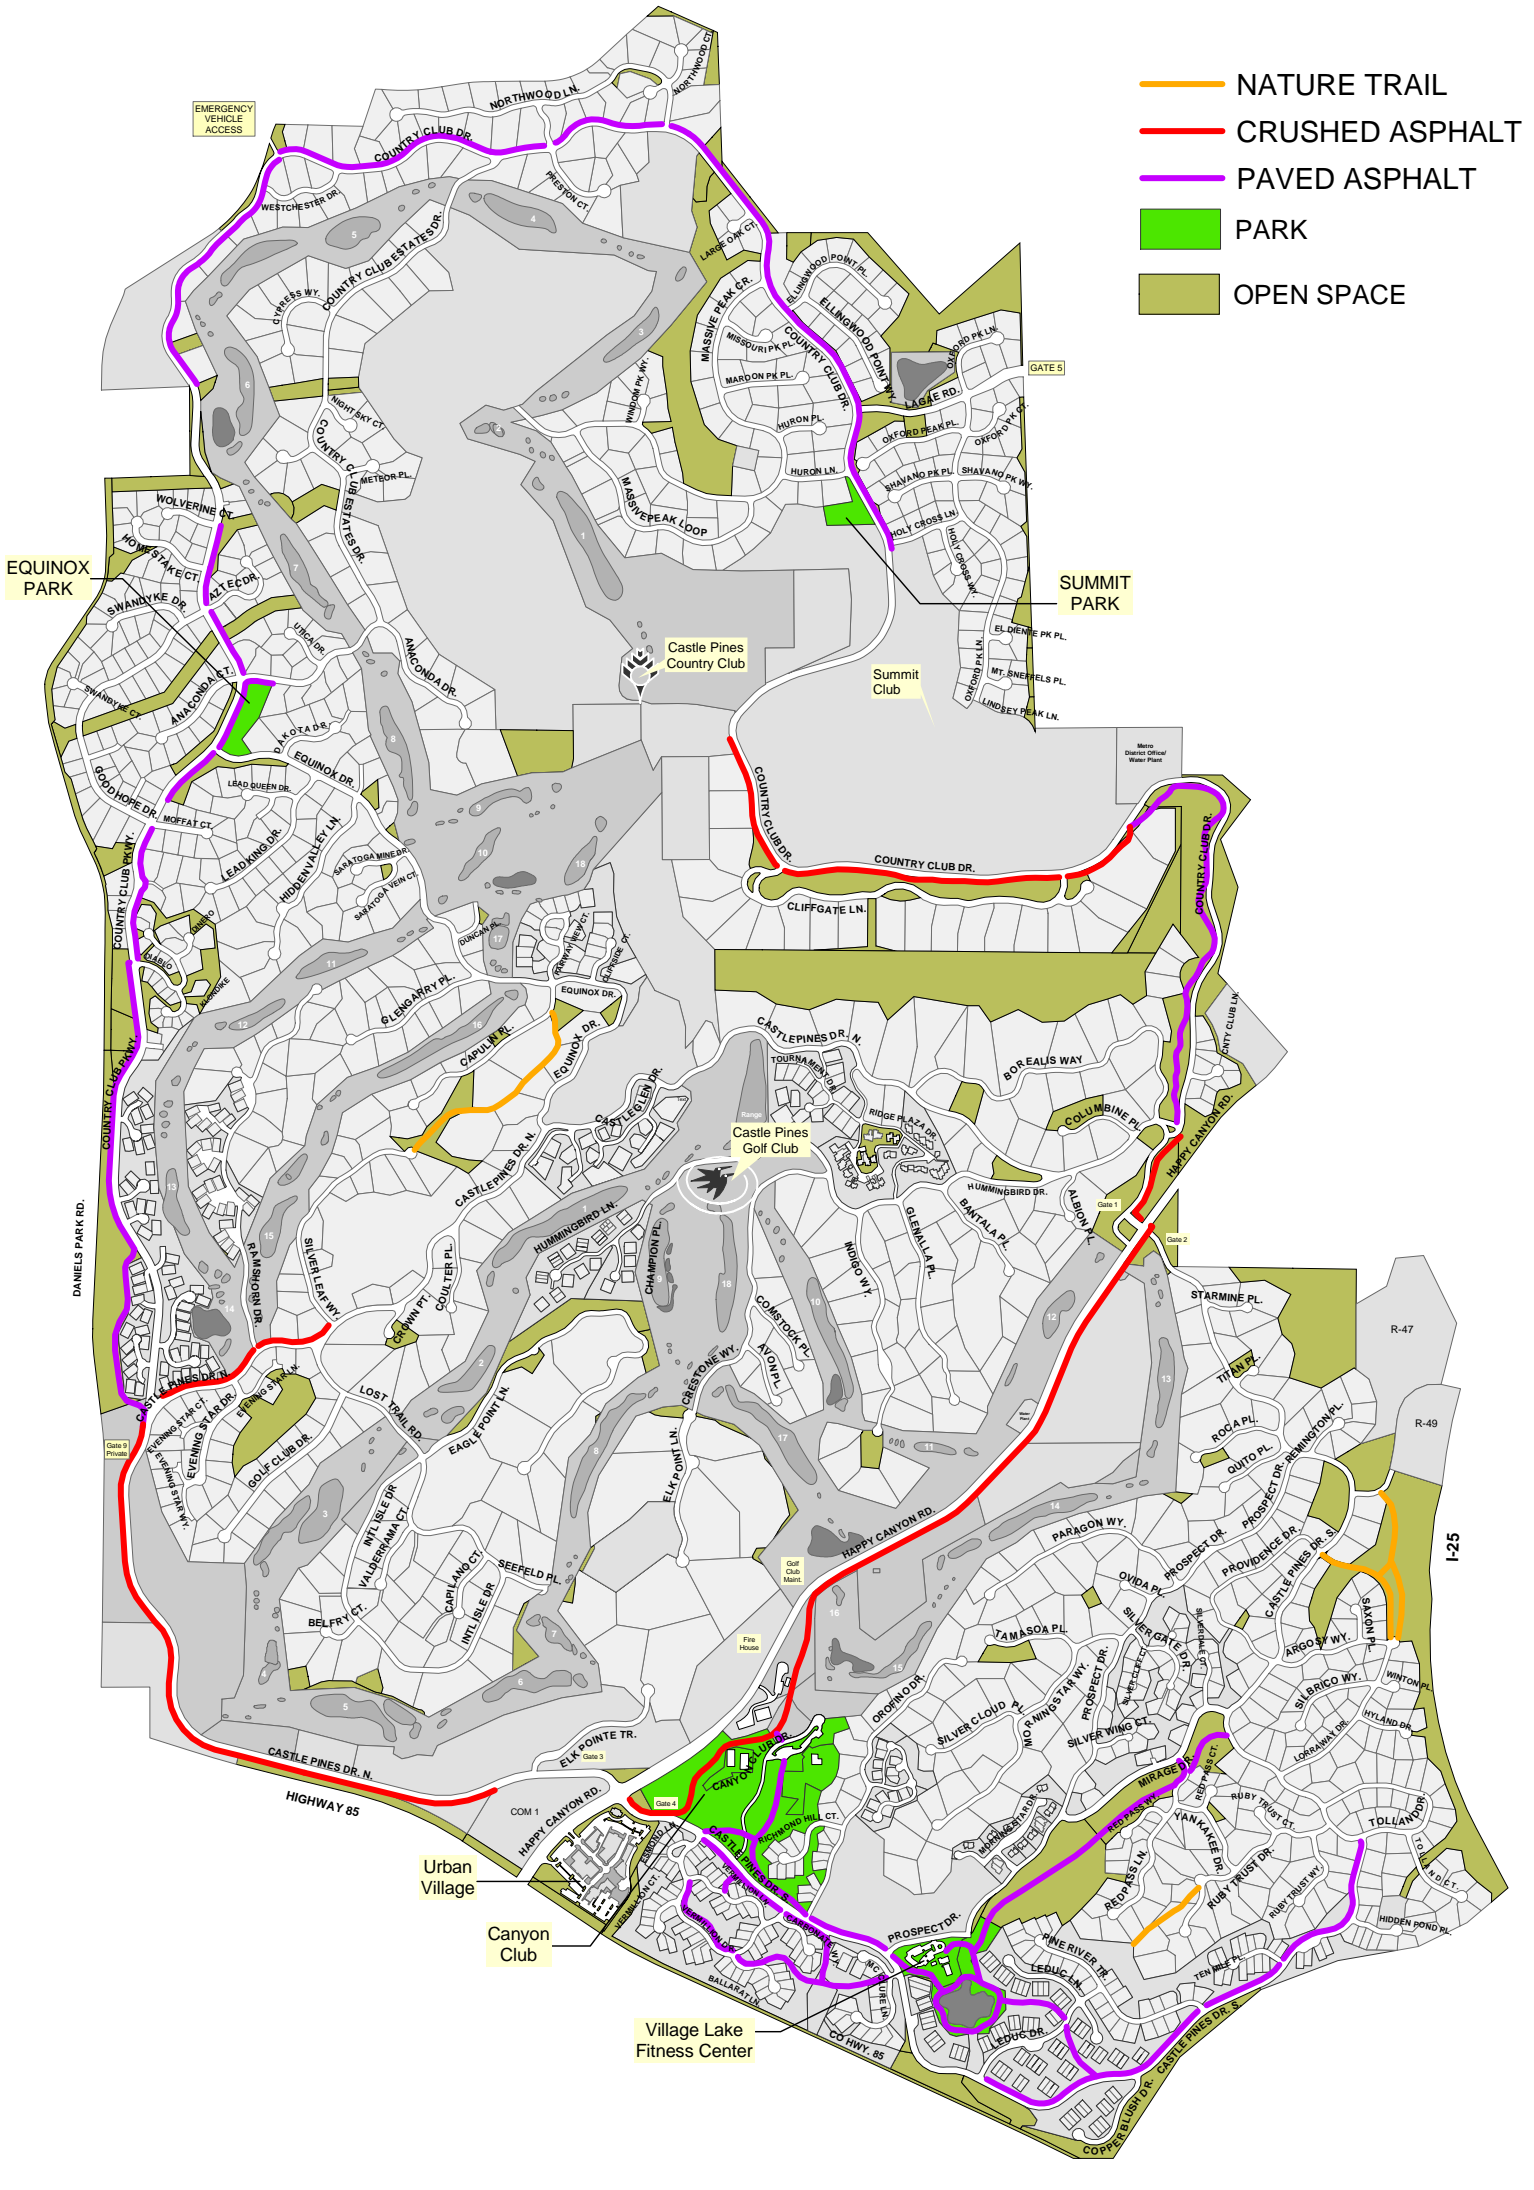

CASTLE PINES VILLAGE

- NATURE TRAIL
- CRUSHED ASPHALT
- PAVED ASPHALT
- PARK
- OPEN SPACE

Visual Environments
 Prepared by:
 Visual Environments, Inc.
 P.O.I. 1263, Elizabeth, CO 80107
 (303) 646 2985
 www.visenv.com